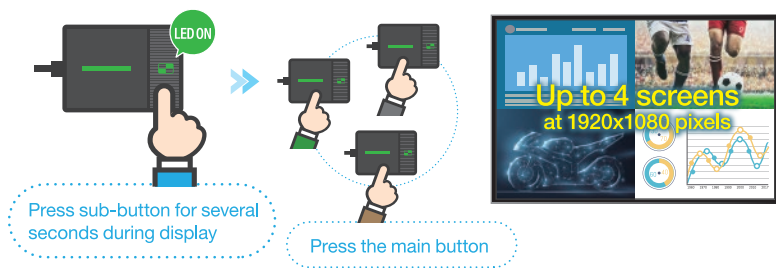

【Fixed mode】

Prevents screen interruption during lectures and presentations.

Safe and secure performance without a stress even in wireless

【Low latency & High-definition video】

Delay and rattle-less image with Full HD/60fps
Supports effective presentations without stress.

【Magnetized】

- The back of the transmitter is magnetized for easy attachment to whiteboards and other surfaces.
- Able to wipe with a small amount of alcohol at a concentration of 60% or less.

【Safe & reliable security standard】

- WPA2 standards.
- IEEE802.11ac 5GHz (433Mbps (max.)) wireless standards.