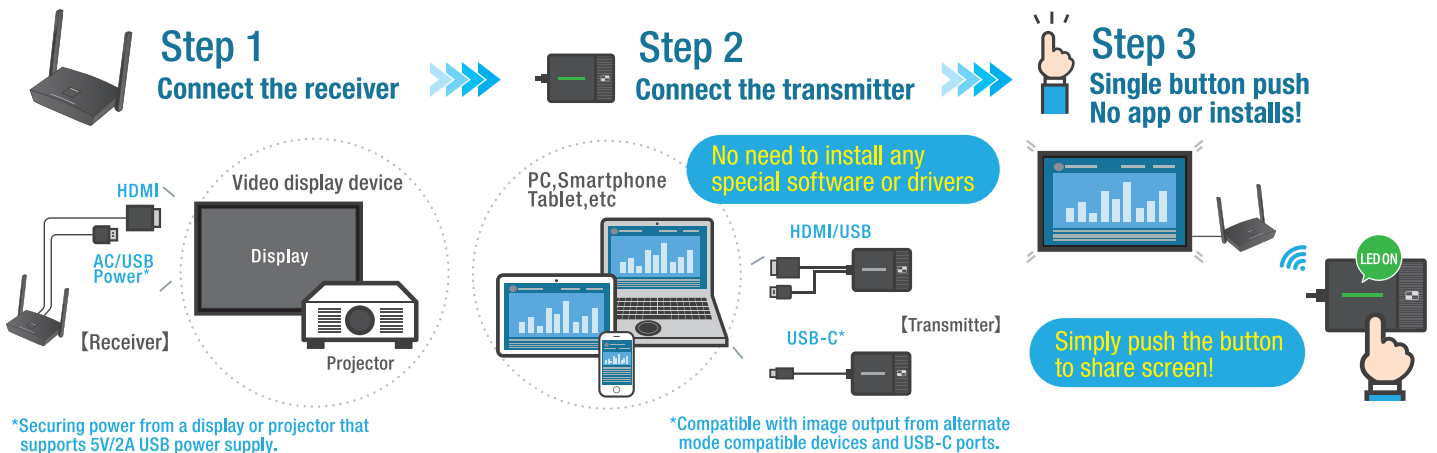

Simple set up ! Share screen in 3 simple steps

[Connects to mobile devices]

Android device • iOS / iPadOS device

Install the PressIT app from Google Play or the App Store to share screen on your device on a display or projector.

Scan here to download the app

[Android device]

[iOS/iPadOS device]