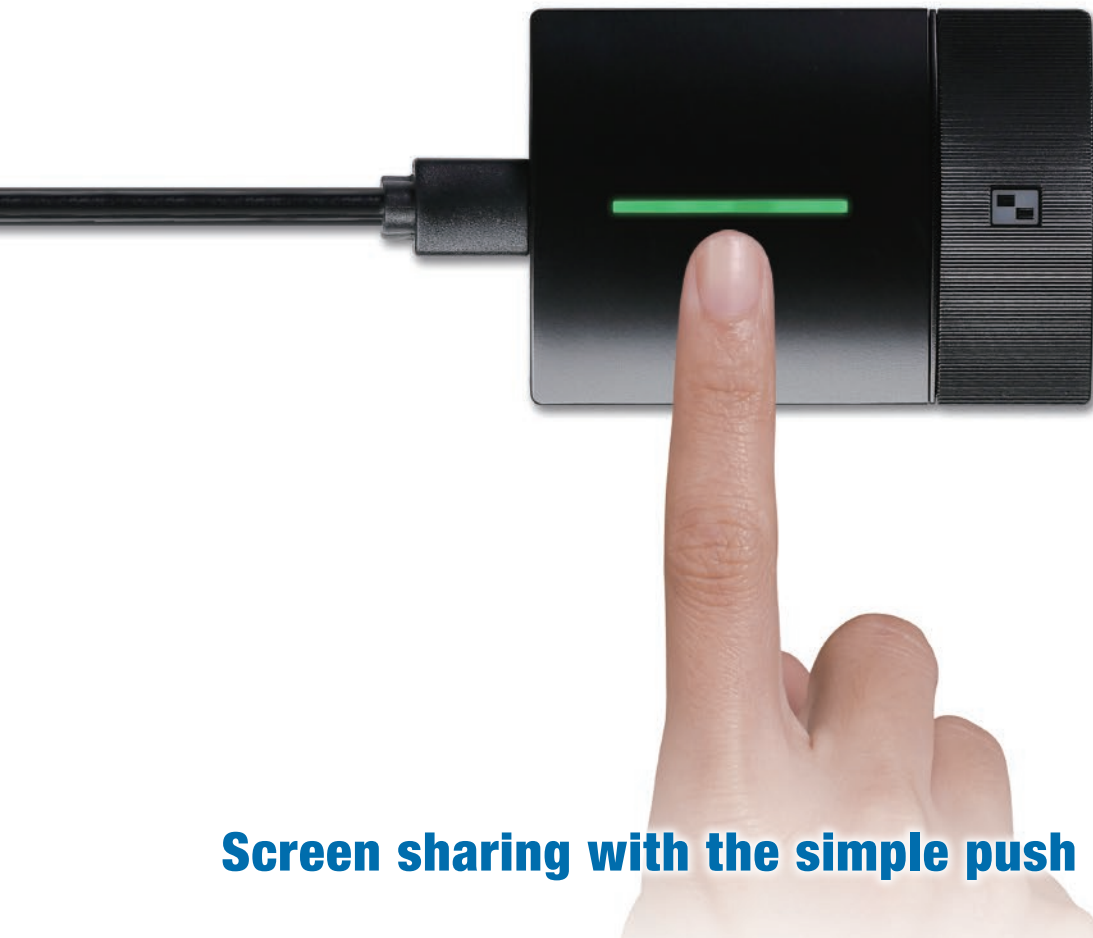

Screen sharing with the simple push of a button!